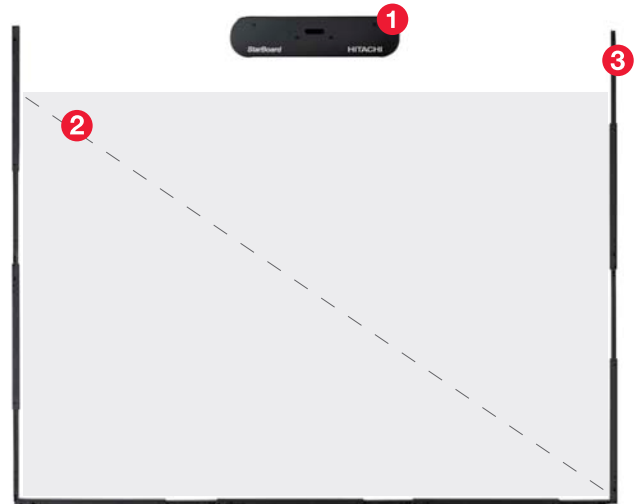

## **Maximize your Working Space**

StarBoardLink transforms any projected image into an interactive touchscreen as small as 45 inches to as large as 90 inches. This offers ultimate flexibility, whether you're using a standard or wide format projector.

**HITACHI**  
Inspire the Next

**“The Hitachi StarBoard allows students to work on the whiteboard at the same time, a feature that teachers really value.”**

*– Scott Hill, Vista Unified School District*

## INTERACTIVE WHITEBOARD

Save money, space, and time! A great way to break into the realm of interactive learning.

- ❶ Magnetic infrared sensor
- ❷ Active area: 45” to 90” diagonal
- ❸ Magnetic rails (mounts to dry-erase board)

### Hardware Features:

- ★ Resizable input area of 45” to 90”
- ★ Use your finger, stylus, or any object
- ★ Control using multi-touch gestures
- ★ Multi-user input feature
- ★ Magnetic installation option
- ★ StarBoard Software included