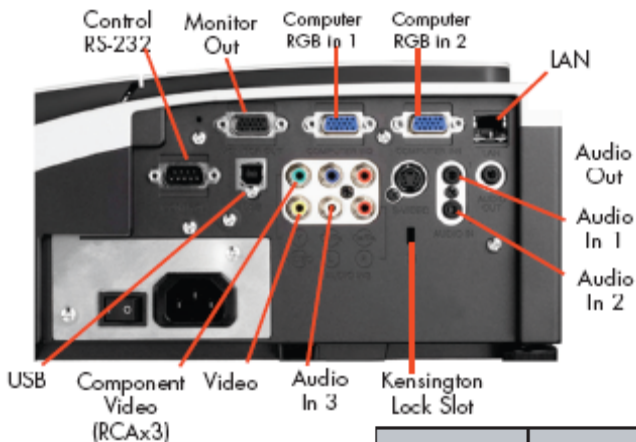

# ImagePro 8100

The ImagePro 8100 projector features a very short throw distance, eliminating the problem of presenters obstructing the projected image by standing in front of the screen. At only 1.4 feet you can project a 100 inch diagonal image. This not only prevents image obstruction, but also means there are no shadows interfering with the image and no light in the presenter's face. The versatile 8100 can be placed vertically as well as horizontally, as well as inverted for ceiling mount applications, making positioning of the projector more convenient.

XGA \* 2500 Lumens \* 12.8 lbs.

**Exclusive 5 Year Warranty**

DIAGONAL	WIDTH	THROW DISTANCE	VERTICAL OFFSET
INCHES	INCHES	INCHES	INCHES
60	48	4	11
70	8	7	13
80	64	10	14
90	72	13	15.5
100	80	16	17
120	96	22	20
150	120	31	24

## 8100 Wall Arm Mount

The Dukane 8100WALLARM Wall Arm Mount attaches to a wall and is designed for the Dukane 8100 LCD projector. The 8100WALLARM mounts directly onto any flat wall surface, offering the ability to strategically place the projector out of the way, while maintaining focus on the presentation.