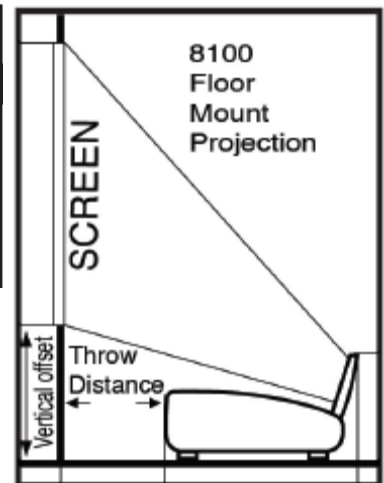

# ImagePro 8100

The ImagePro 8100 projector features a very short throw distance, eliminating the problem of presenters obstructing the projected image by standing in front of the screen. At only 1.4 feet you can project a 100 inch diagonal image. This not only prevents image obstruction, but also means there are no shadows interfering with the image and no light in the presenter's face. The versatile 8100 can be placed vertically as well as horizontally, as well as inverted for ceiling mount applications, making positioning of the projector more convenient.

XGA \* 2500 Lumens \* 12.8 lbs.

**Exclusive 5 Year Warranty**

DIAGONAL	WIDTH	THROW DISTANCE	VERTICAL OFFSET
INCHES	INCHES	INCHES	INCHES
60	48	4	11
70	8	7	13
80	64	10	14
90	72	13	15.5
100	80	16	17
120	96	22	20
150	120	31	24

## 8100 Wall Arm Mount

The Dukane 8100WALLARM Wall Arm Mount attaches to a wall and is designed for the Dukane 8100 LCD projector. The 8100WALLARM mounts directly onto any flat wall surface, offering the ability to strategically place the projector out of the way, while maintaining focus on the presentation.