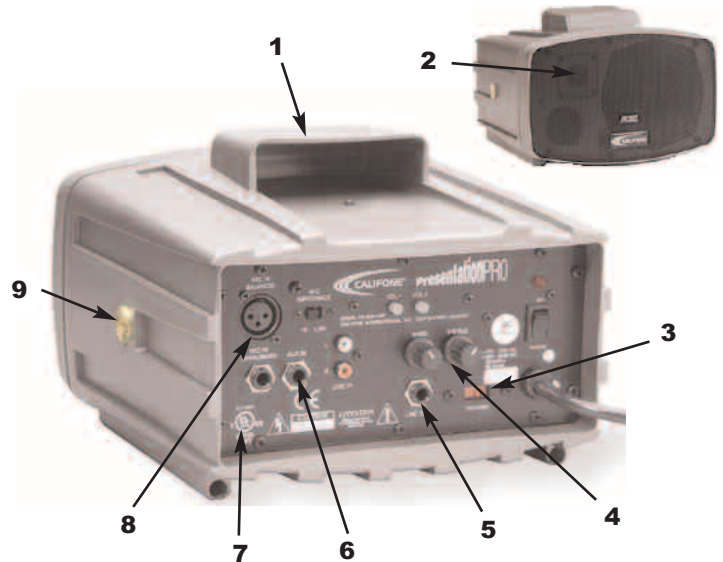

Comes with MB-350 wall & tripod mounting bracket

Shown with optional TP30 tripod and carrying bag

## Model PA300 Plus

1. Lightweight with built-in handle for easy mobility
2. Green LED light on front gives visual confirmation of power
3. Switchable power supply
4. Separate bass, treble controls for quality sound
5. Line output to additional speakers
6. Aux in and line inputs connect with LCD projectors, multimedia players, computers and whiteboards
7. CE/C-UL approved safe for school, church, government uses
8. Accepts XLR / 1/4" mic inputs so two microphones can operate at the same time
9. Rugged brass sunburst teeth for worry-free bracket MB350 mounting and guarantees speaker will not slip
  - Ideal for mobile presenters, classroom and athletic uses
  - Includes volume/mute remote control (not shown)
  - Warranty for school use - unlike some other audio products purchased from consumer electronics stores whose warranties would be voided if used in schools voided if used in schools