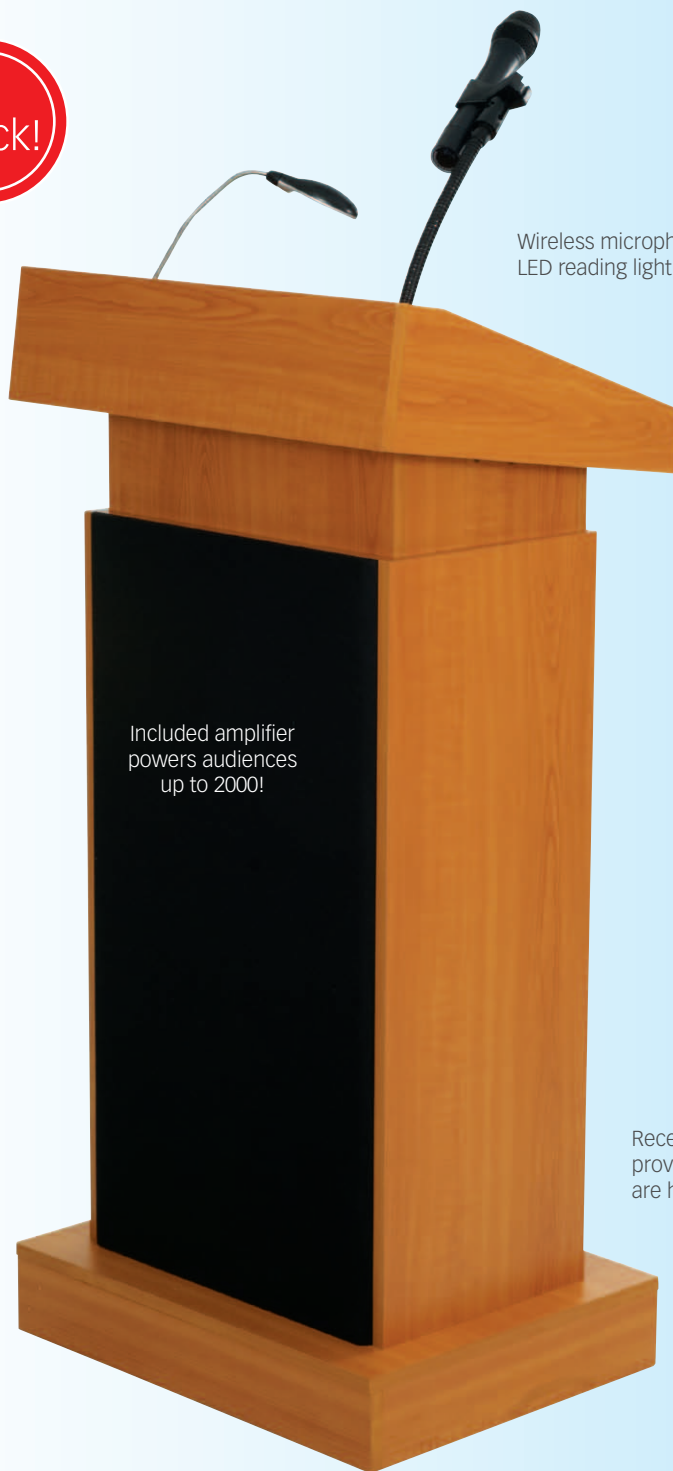

Sound Powered Lectern

In Stock!

Wireless microphone and LED reading light included.

Included amplifier powers audiences up to 2000!

Recessed casters provide mobility and are hidden from view.

Four speakers included.

- The Sound Powered Lectern features an attractive natural cherry laminate finish.
- Includes a 50 watt amplifier to support an audience up to 2000.
- Wireless microphone and an LED light are included.
- Recessed casters provide mobility without affecting aesthetics.

Part No.	Description	Dimensions	Weight
27535*	Sound Powered Lectern	42 1/2"H x 22"W x 17"D	66 lbs

*Ships UPS

A brand division of MooreCo, Inc.

800.749.2258
www.moorecoinc.com